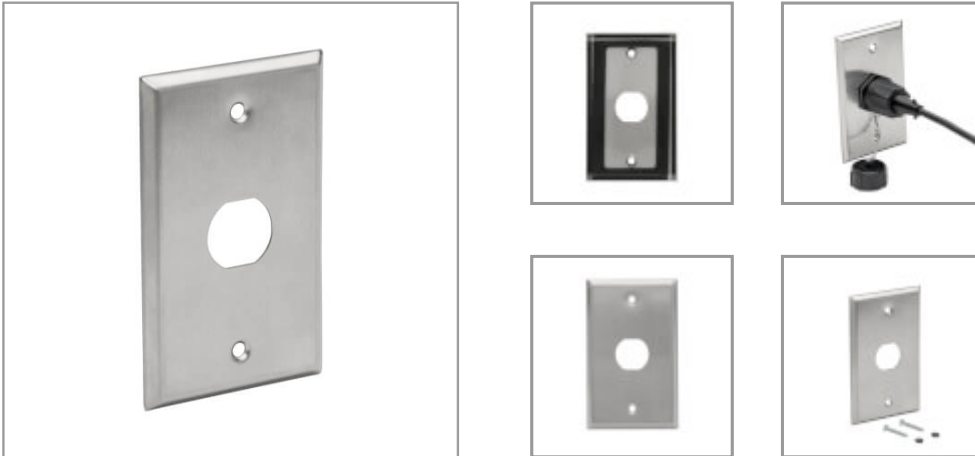

1-Port Single Gang Faceplate, Stainless Steel, Industrial Grade, IP44, TAA

MODEL NUMBER: N206-FP01-IND

Bulkhead wall plate combines with a coupler and industrial Cat5e/6, USB 3.0 or 4K HDMI cable to complete an IP44 connection.

Features

Bulkhead Wall Plate Recommended for Outdoor or Harsh Indoor Environments This single-gang industrial bulkhead face plate is ideal for connecting Cat5e/6 networks, USB 3.0 or 4K HDMI installations in outdoor applications and other areas where protection from harsh elements is essential. The stainless steel frame and rubber back gasket contribute to the wall plate's IP44 rating, which ensures protection from splashing water from all directions. Wall-mounting hardware is included.

Designed for Use with Industrial-Grade Cables and Couplers The Bulkhead wall plate with one cutout is recommended for use with N206-Series industrial Cat5e/6 patch cables and N206-BC01-IND bulkhead coupler or N206-KJ01-IND keystone jack, the U325-Series industrial USB 3.0 cables and U325-000-IND bulkhead coupler and the P569-000-FF-IND bulkhead coupler and P569-Series industrial 4K HDMI cables (all sold separately).